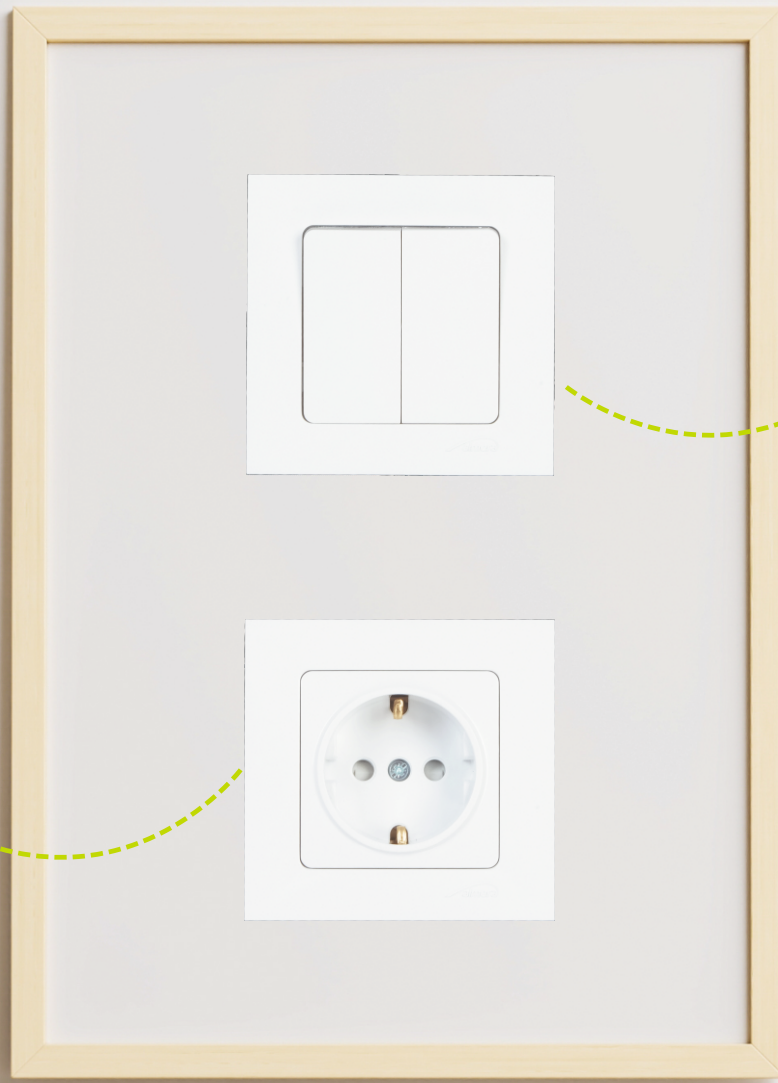

Contents

Batı Series Switch&Socket..... 1-2

Doğu Series Switch&Socket.... 3-4

Module and Frames 5-6

Group Sockets 7-8

Fuse Box..... 9

Accessory..... 10

Surface Mounted..... 11

Illuminated button that allows you to easily turn the electricity on and off.

Practical and easy to use thanks to the 45 degree angle input slots.

earthing system.

Accessory of beauty and elegance in your home

Easy assembly and high quality

SWITCH - SOCKET

WEST

Product Description	Product Code	Q-Tr İn Ctn	Box-Parcel	Price USD
Switch				
One Way Switch	93XX2101	10	100	
One Way Switch Illuminated	93XX2111	10	100	
Two Gang One Way Switch	93XX2102	10	100	
Two Gang One Way Switch Illuminated	93XX2112	10	100	
Two Way Switch - Vavien	93XX2103	10	100	
Two Way Switch - Vavien Illuminated	93XX2133	10	100	
Intermediate Switch - Permütatör	93XX2122	10	100	
Light Switch	93XX2108	10	100	
Light Switch Illuminated	93XX2118	10	100	
Bell Switch	93XX2107	10	100	
Door Control Switch	93XX2113	10	100	